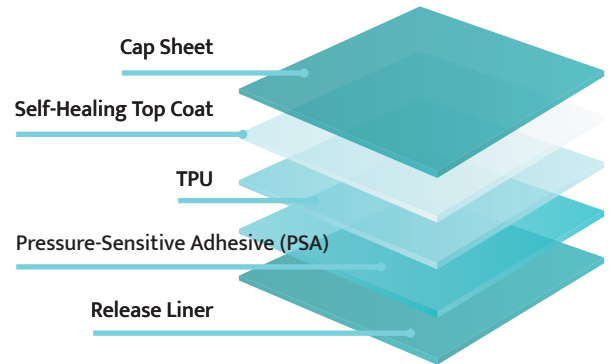

STANDARD LINE

5-YEAR WARRANTY

Thickness: **160 microns (6.5 mil)**

Applications: protection of charter yachts
large surfaces

An easy-to-apply, highly flexible film that ensures precise coverage of extensive areas and complex curves. The perfect choice for everyday protection of yachts and intensively used vessels.